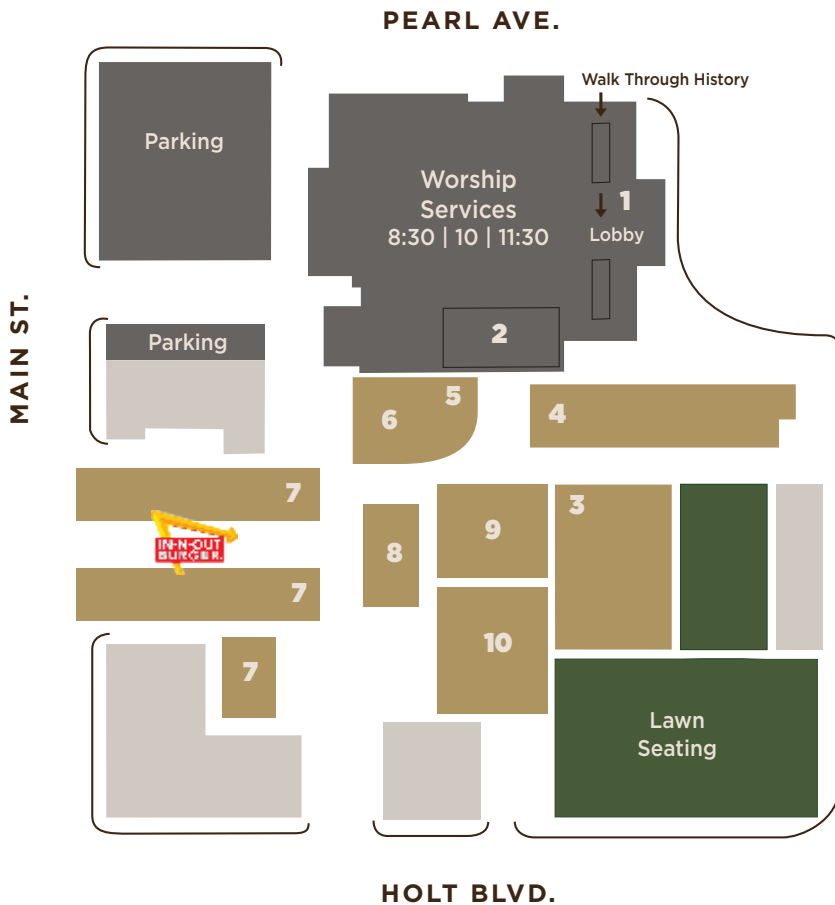

GUIDE FOR THE DAY!

1. History Walk-Through (Lobby)
2. Nursery (Birth-5 Years old)
3. Purpose Kids Check-in (K-3rd Grade)
4. 4th & 5th Ministry (3rd Floor)
5. Coffee
6. Outdoor Livestream
7. In N Out & Tacos (starting 10am)
8. Story Wall & Connect Center
9. Lawn Games
10. Shaded Hang Out Area